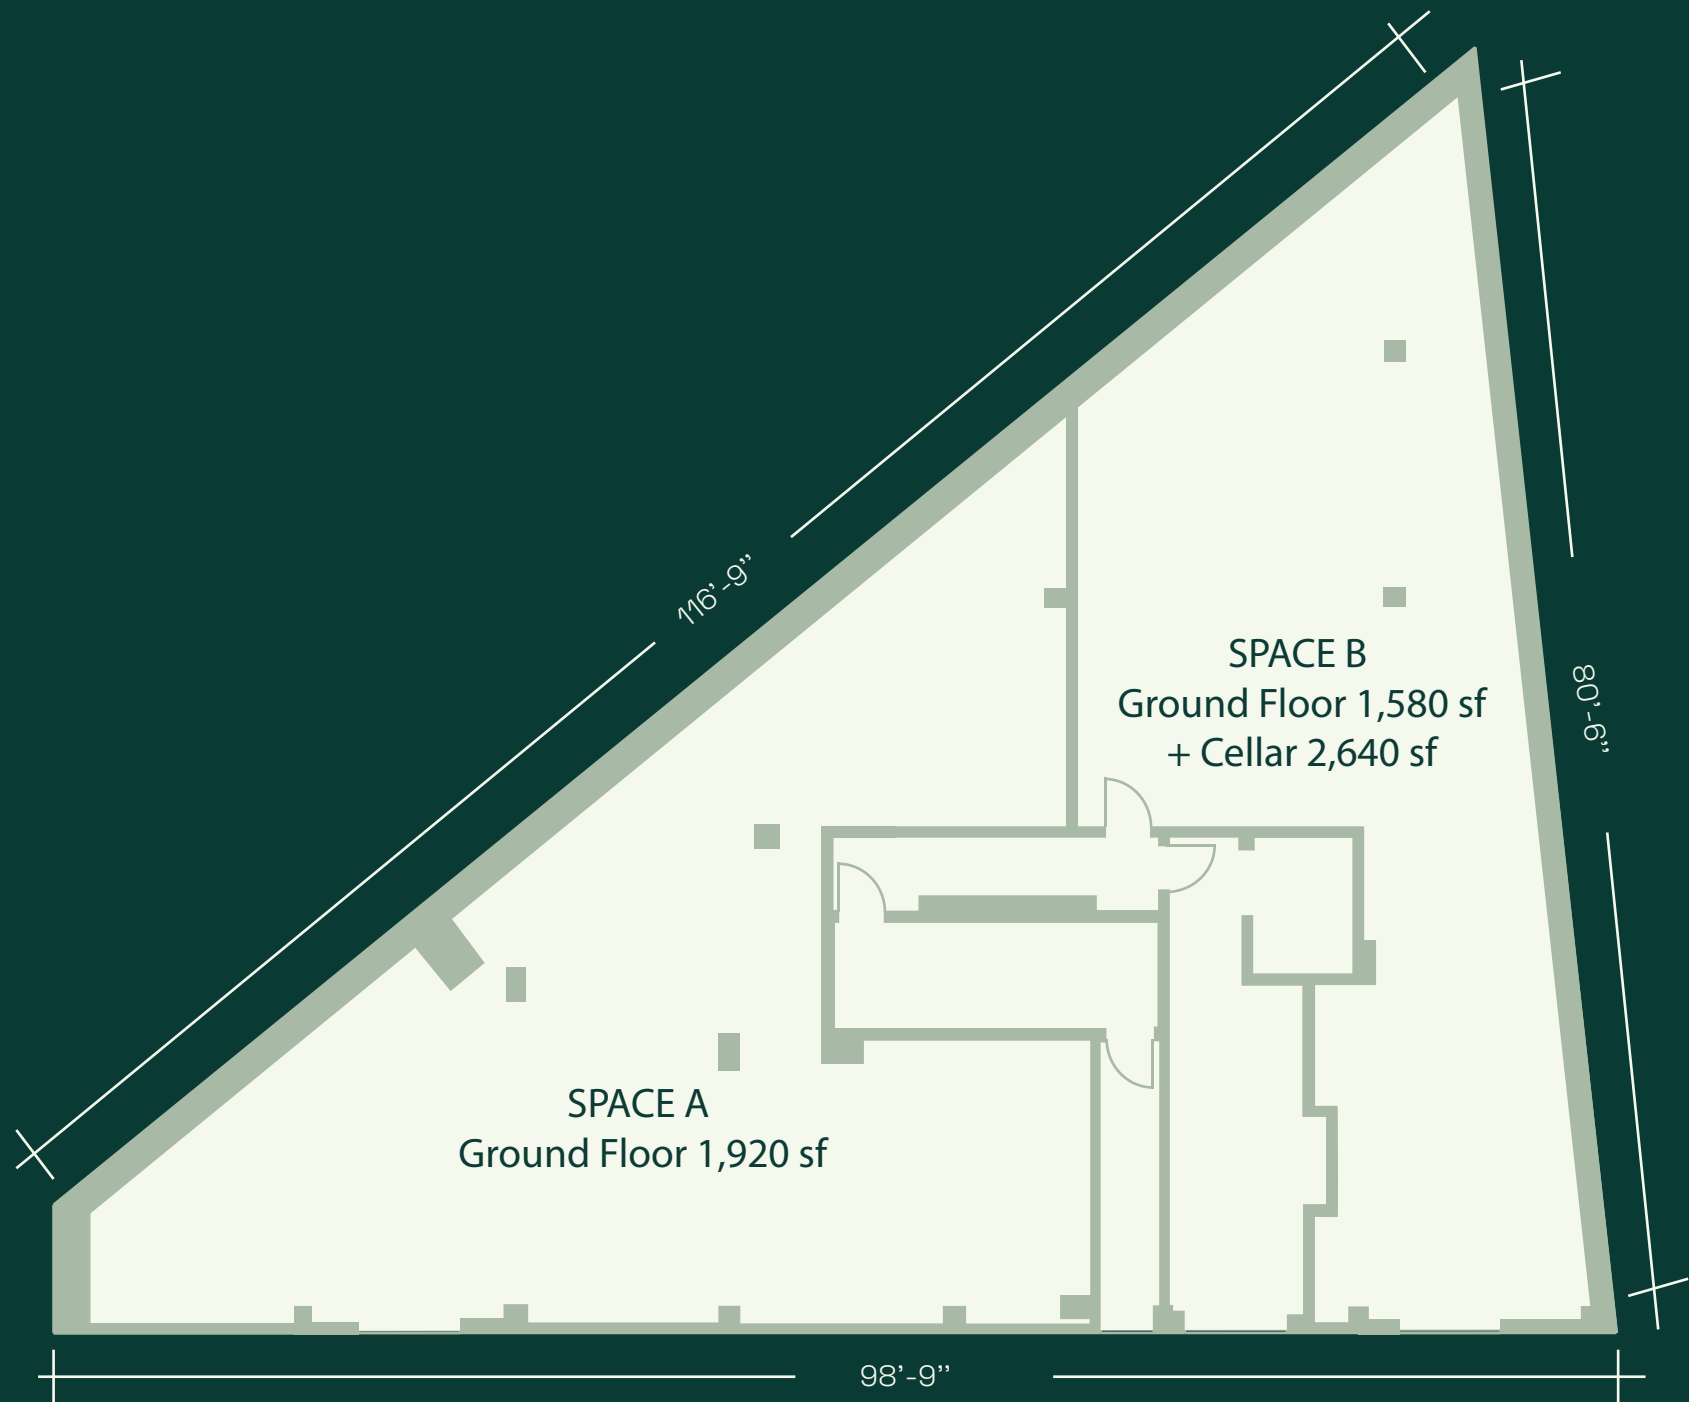

661 Driggs Ave

Ground Floor
3,466 sqft

661 Driggs Ave

Lower Level
2,640 sqft

661 Driggs Ave

Ground Floor

3,466 sqft

DRIGGS AVENUE