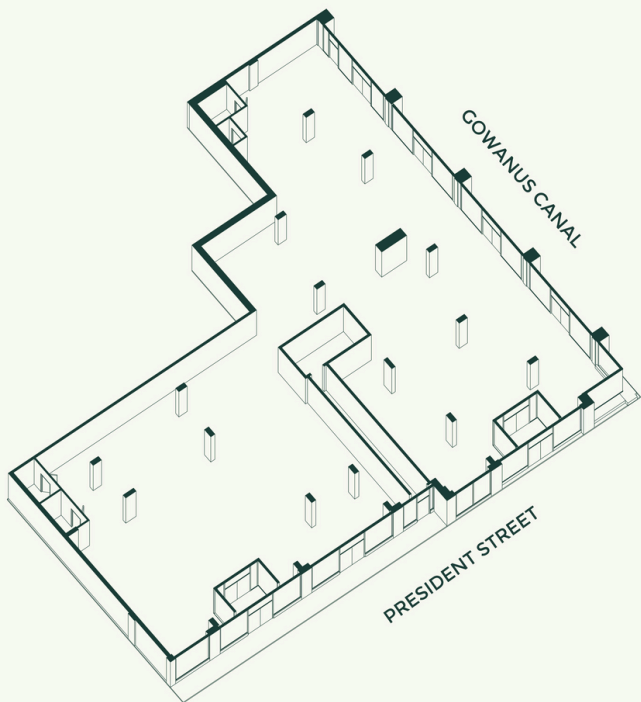

# 325 Bond Street

COMMERCIAL 001

3,247 SF

# 325 Bond Street

COMMERCIAL 009

1,678 SF

325 Bond Street  
MILWAUKEE

# 325 Bond Street

COMMERCIAL 005

6,703 SF

# 325 Bond Street

FIRST FLOOR 772 SF

SECOND FLOOR 3,863 SF